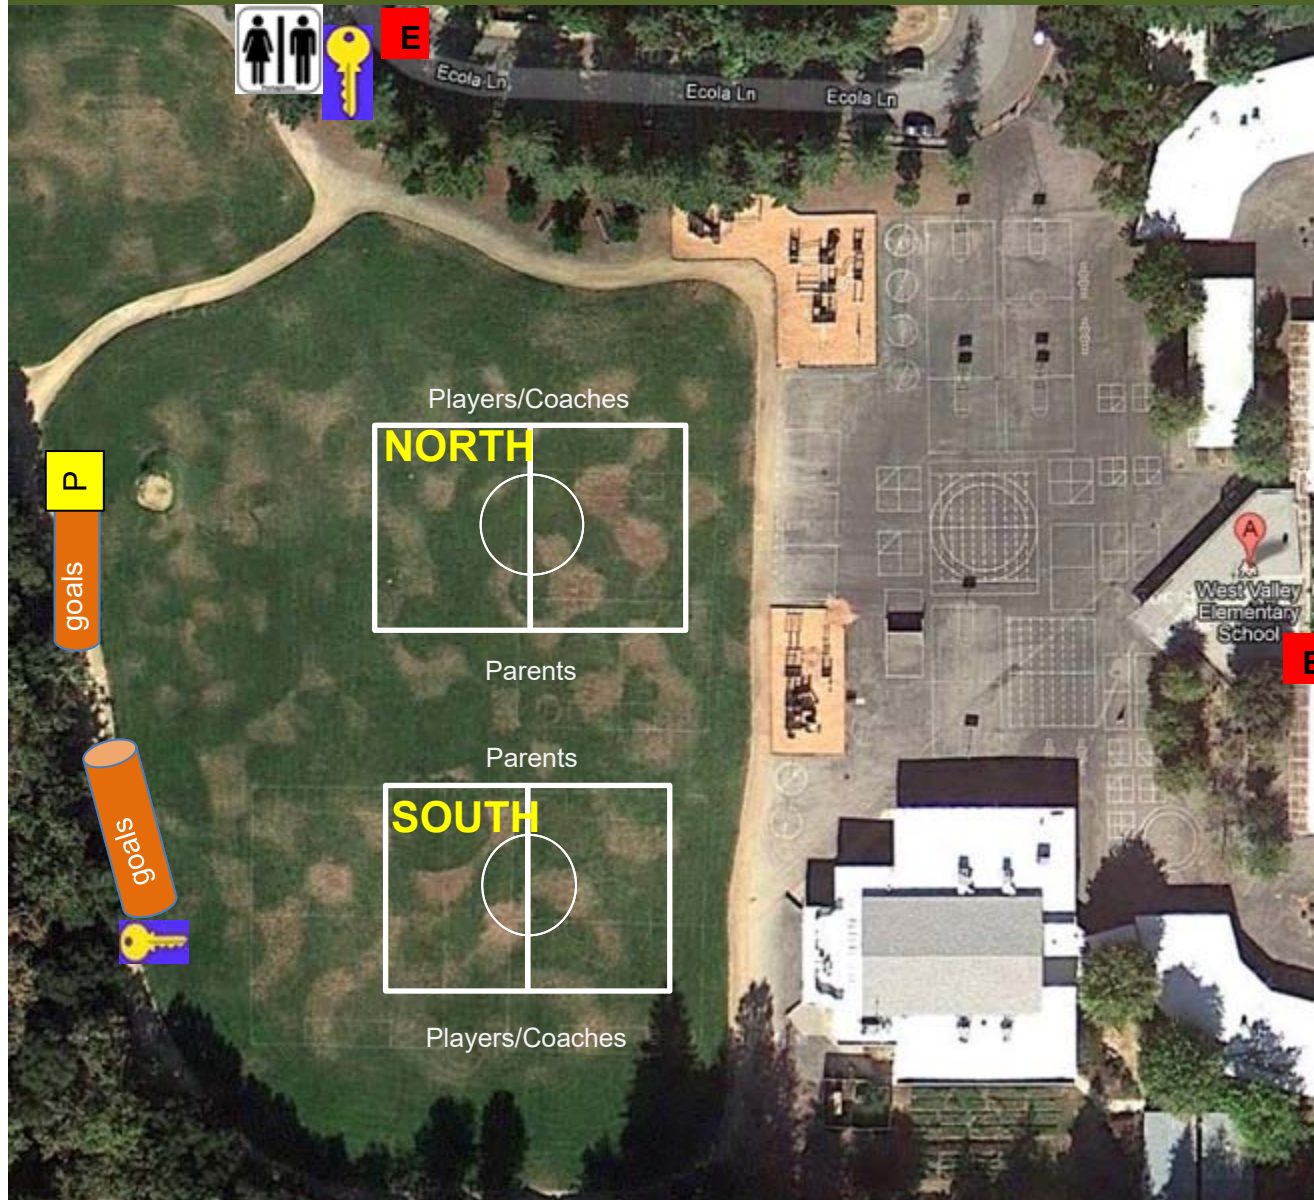

West Valley Elementary

1635 Belleville Way, Sunnyvale

Spr '22

Rec Game Day Instructions

First Game of the Day

- Get key from lockbox and unlock portapottie and storage tube. Return key to lockbox.
- Each team is responsible for setting up 1 goal and 2 flags. (*Assembly instructions are with goals but also available on rec website*)
- Secure each goal with 4 stakes with mallet. Do not use mallet to assemble goals.

Last Game of the Day

- Each team is responsible for putting away their goal and 2 flags (*Tip: To put away goals, put one goal partially in the tube. Stack remaining goal on top. Lift bottom goal and slide in.*)
- **LOCK Goal tubes and Portapottie and make sure keys are returned to the lockboxes.**

Legend

- E** Entrance
-  Lockbox
-  Black storage tube
-  Portapottie/Bathrooms
- P** Paint