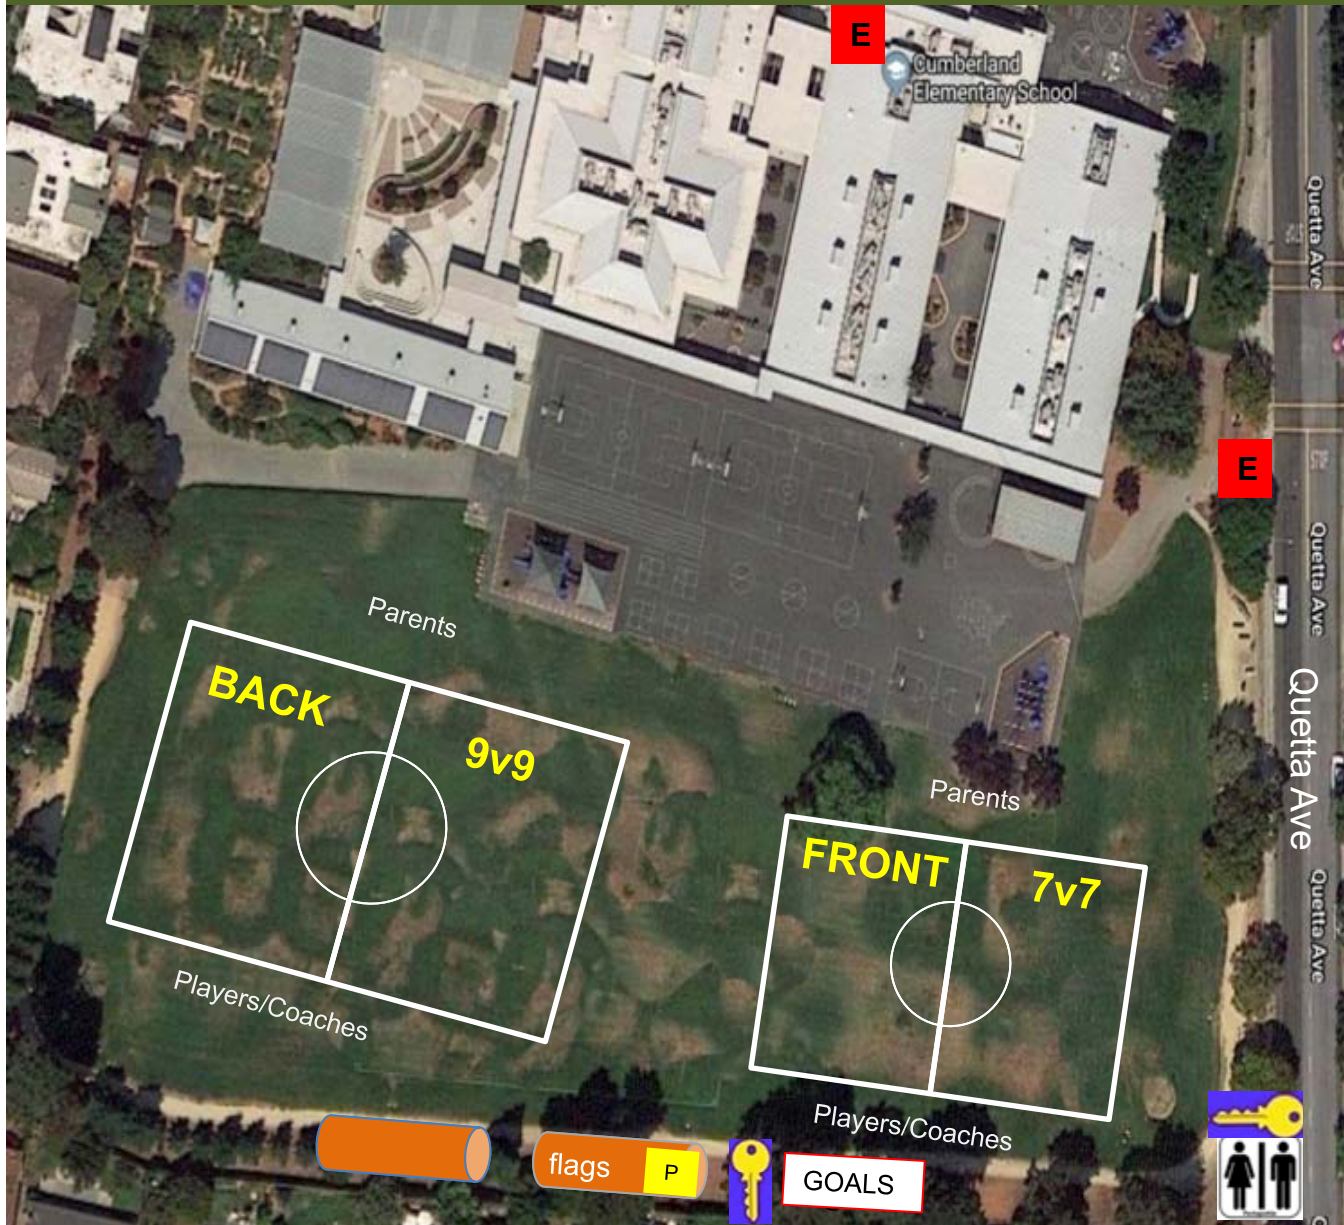

Cumberland Elementary BACK 9v9 FIELD

824 Cumberland Drive, Sunnyvale

Spr '22

Rec Game Day Instructions

First Game of the Day

- Get key from lockbox and unlock portapottie and storage tube with the 4 corner flags. Return key to lockbox.
- Use combo to unlock goals from fence. TIP: Once you enter the 4 digit code, press shackle on the lock down, it will pop up. Leave cables on fence.
- Lift post and rotate wheels to move goals.
- Once goals are placed, lift and rotate wheels in the opposite direction in to lock into position.
- Anchor goals with the 2 back stakes

Last Game of the Day

- Return flags to storage tube and put paint and paint cart in front and lock tube and portapottie.
- Move goals back to face the fence. Nest goals – 7v7s first and then the 9v9s. Rotate back wheels of 9v9 goals and lock main posts to the fence. If there is a game on the 7v7 field, then leave the 9v9 goals unlocked.

Legend

- E** Entrance
-  Lockbox
-  Black storage tube
-  Portapottie/Bathrooms
- P** Paint
- GOALS**