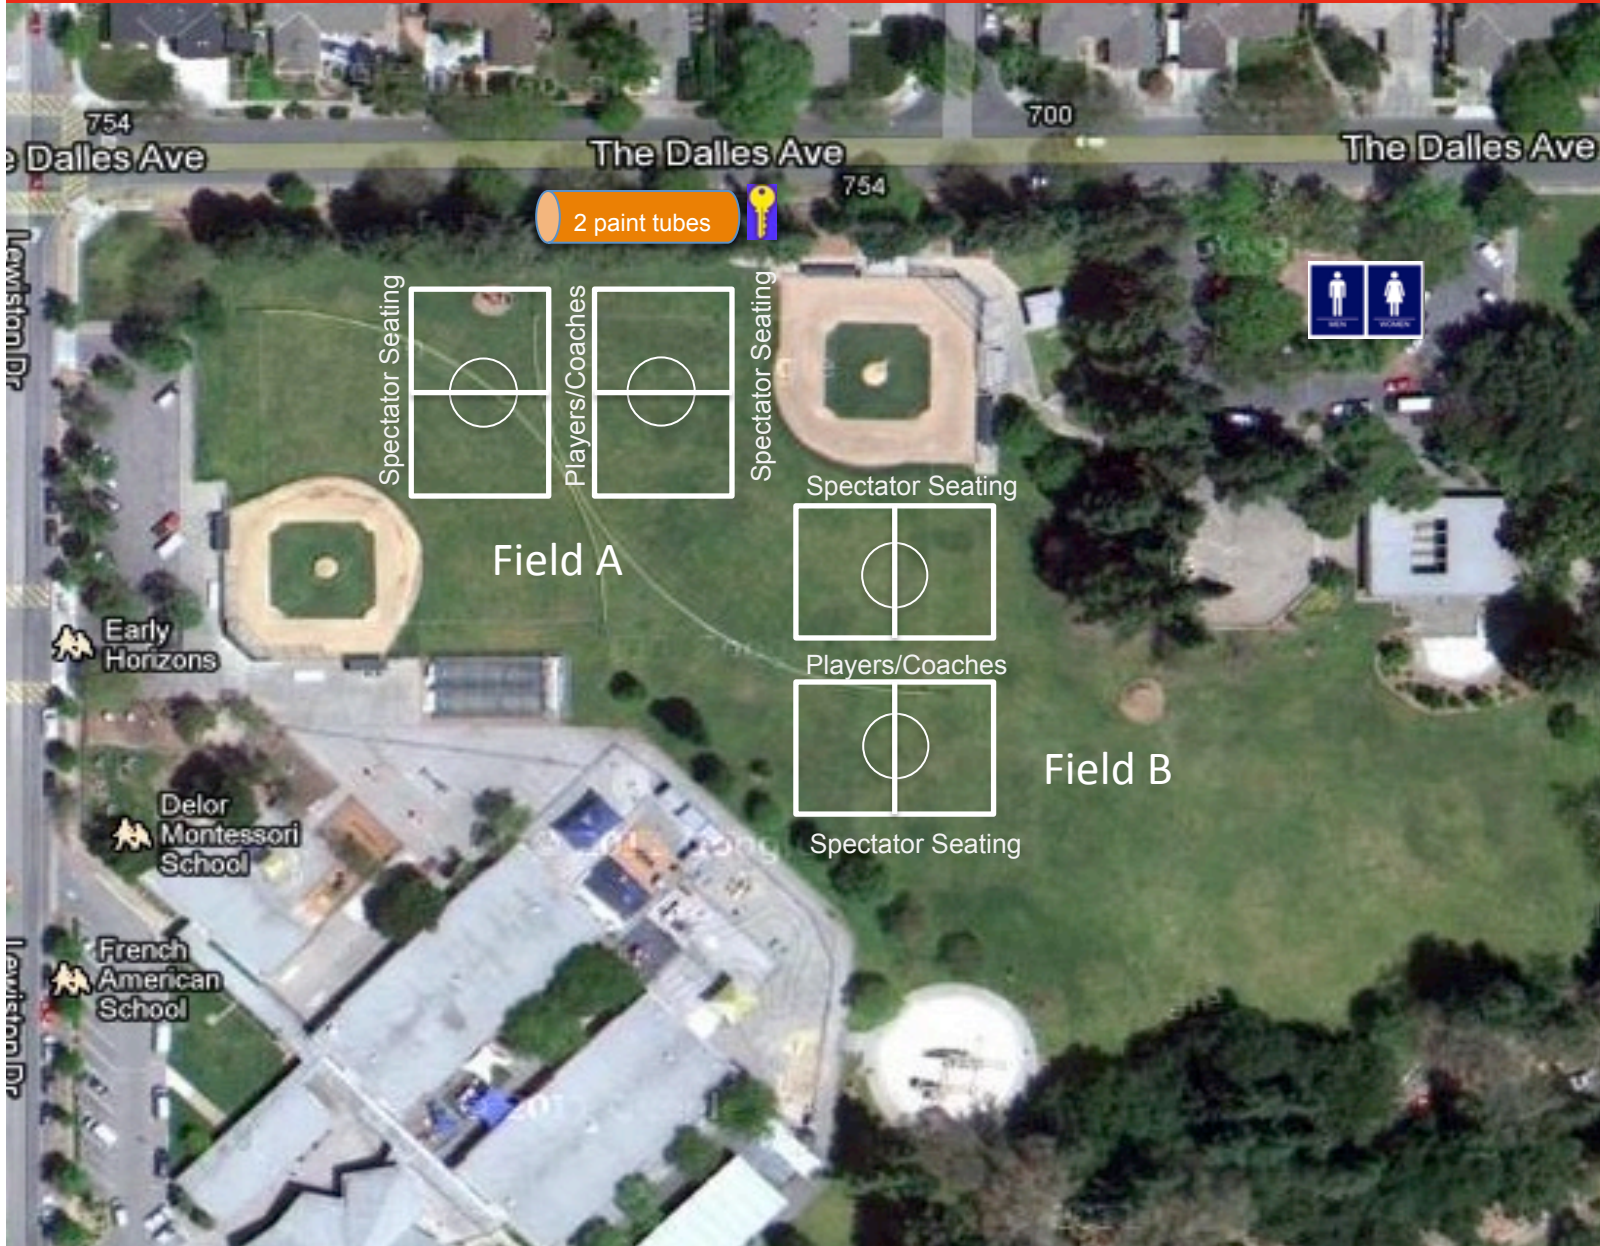

Serra Park – 6U

- Notes:
- Key is not needed unless fields need striping.
 - Park Bathrooms are unlocked by 8am.